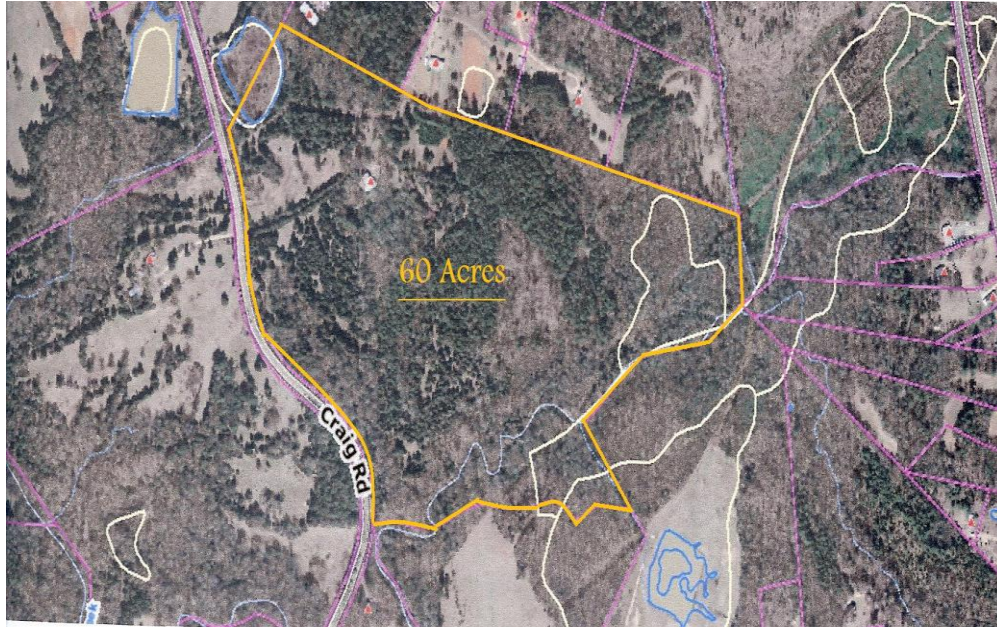

60 Acre Farm on Craig Rd. Rock Hill, SC

Reduced Again! Price now- \$360,000

REID Real Estate Inc.

Roger Baldwin

cell: 803-517-1533

roger@reidrealestate.net

REID Real Estate Inc,

4343 Reid Rd.

Rock Hill, SC 29730

www.reidrealestate.net

**Over 1,700 feet of road frontage with large flowing creek along the southern border.
Older home and large post frame barn with metal roofing, structures need TLC but appear sound.
Great Location with other large farms in the immediate area, southern part of York County.
Mainly wooded tract of land with some open creek bottom areas some pasture areas.
Oakdale, Saluda Trail and South Pointe are the public schools in York County.
Close to the Rock Hill Country Club and convenient to Rock Hill, I-77 and Chester.**

Long inviting drive to home

Taylor's Creek along east border

Front view of home

Note: All information stated above and any other associated with this property is deemed to be accurate but not guaranteed or warranted by REID Real Estate Inc, its Agents nor the Property Owner/s.